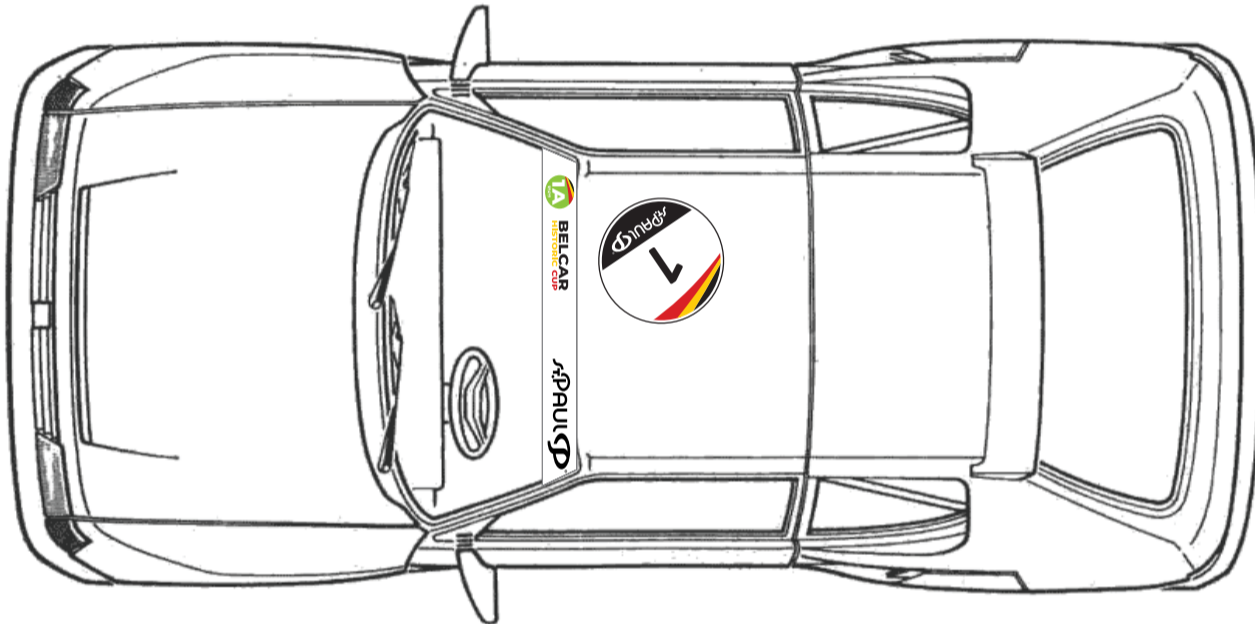

BELCAR
HISTORIC CUP

POWERED BY
ST. PAUL

OBLIGATORY STICKERING CAR

BELCAR
HISTORIC CUP

ST. PAUL

... FRONT WINDOW TOP

LEFT/RIGHT (FRONT) DOORS
ROOF 45° FACING FRONT/RIGHT HAND SIDE

LEFT ON SUNBAND FRONT WINDOW