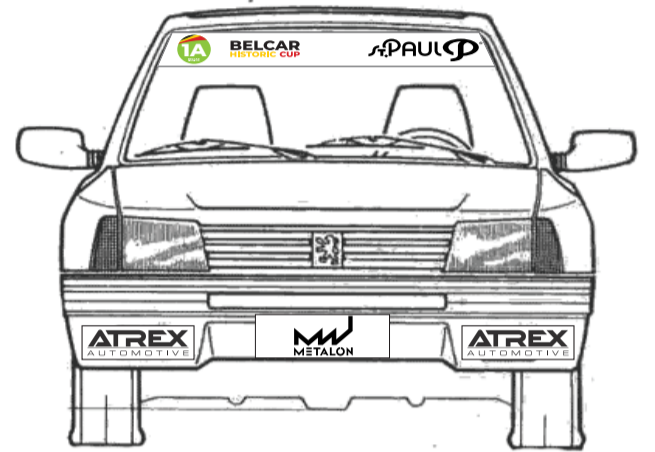

BELCAR
HISTORIC CUP

POWERED BY
ST. PAUL

OBLIGATORY STICKERING CAR

BELCAR
HISTORIC CUP

ST. PAUL

... FRONT WINDOW TOP

LEFT/RIGHT (FRONT) DOORS
ROOF 45° FACING FRONT/RIGHT HAND SIDE

LEFT ON SUNBAND FRONT WINDOW